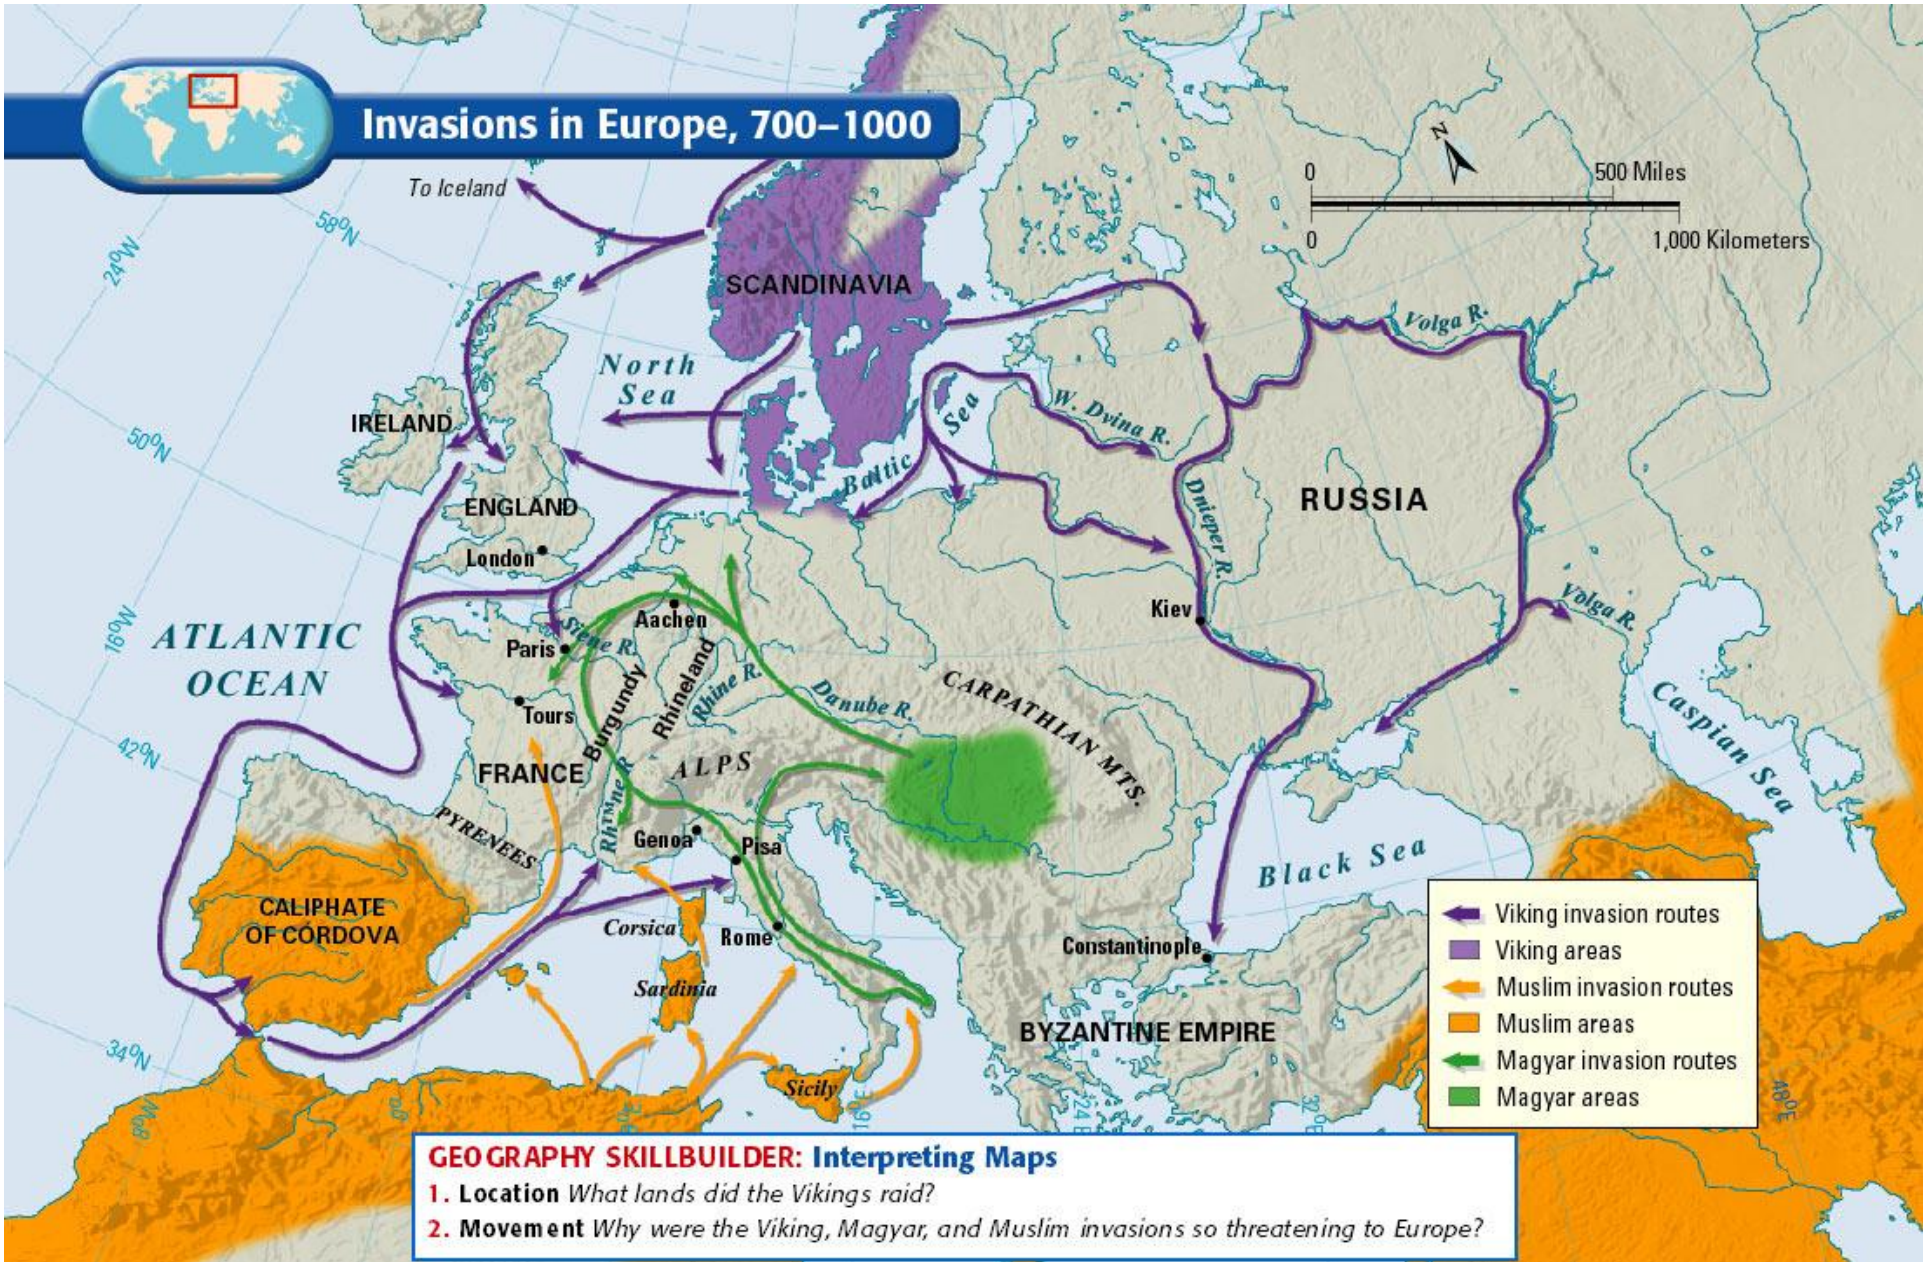

EUROPE at the death of Charles the Great (814 AD)

I Viking, Magyar and Saracen Invasions

Copyright © Times Books 2007

	Saracen attacks		Viking bases		areas of Viking settlement: Danish
	Magyar attacks		main Viking raids (with dates)		areas most affected by Saracen raiders (with dates)
	Viking routes		areas most affected by Saracen raiders (with dates)		areas most affected by Magyar raiders (with dates)
			areas most affected by Magyar raiders (with dates)		Swedish