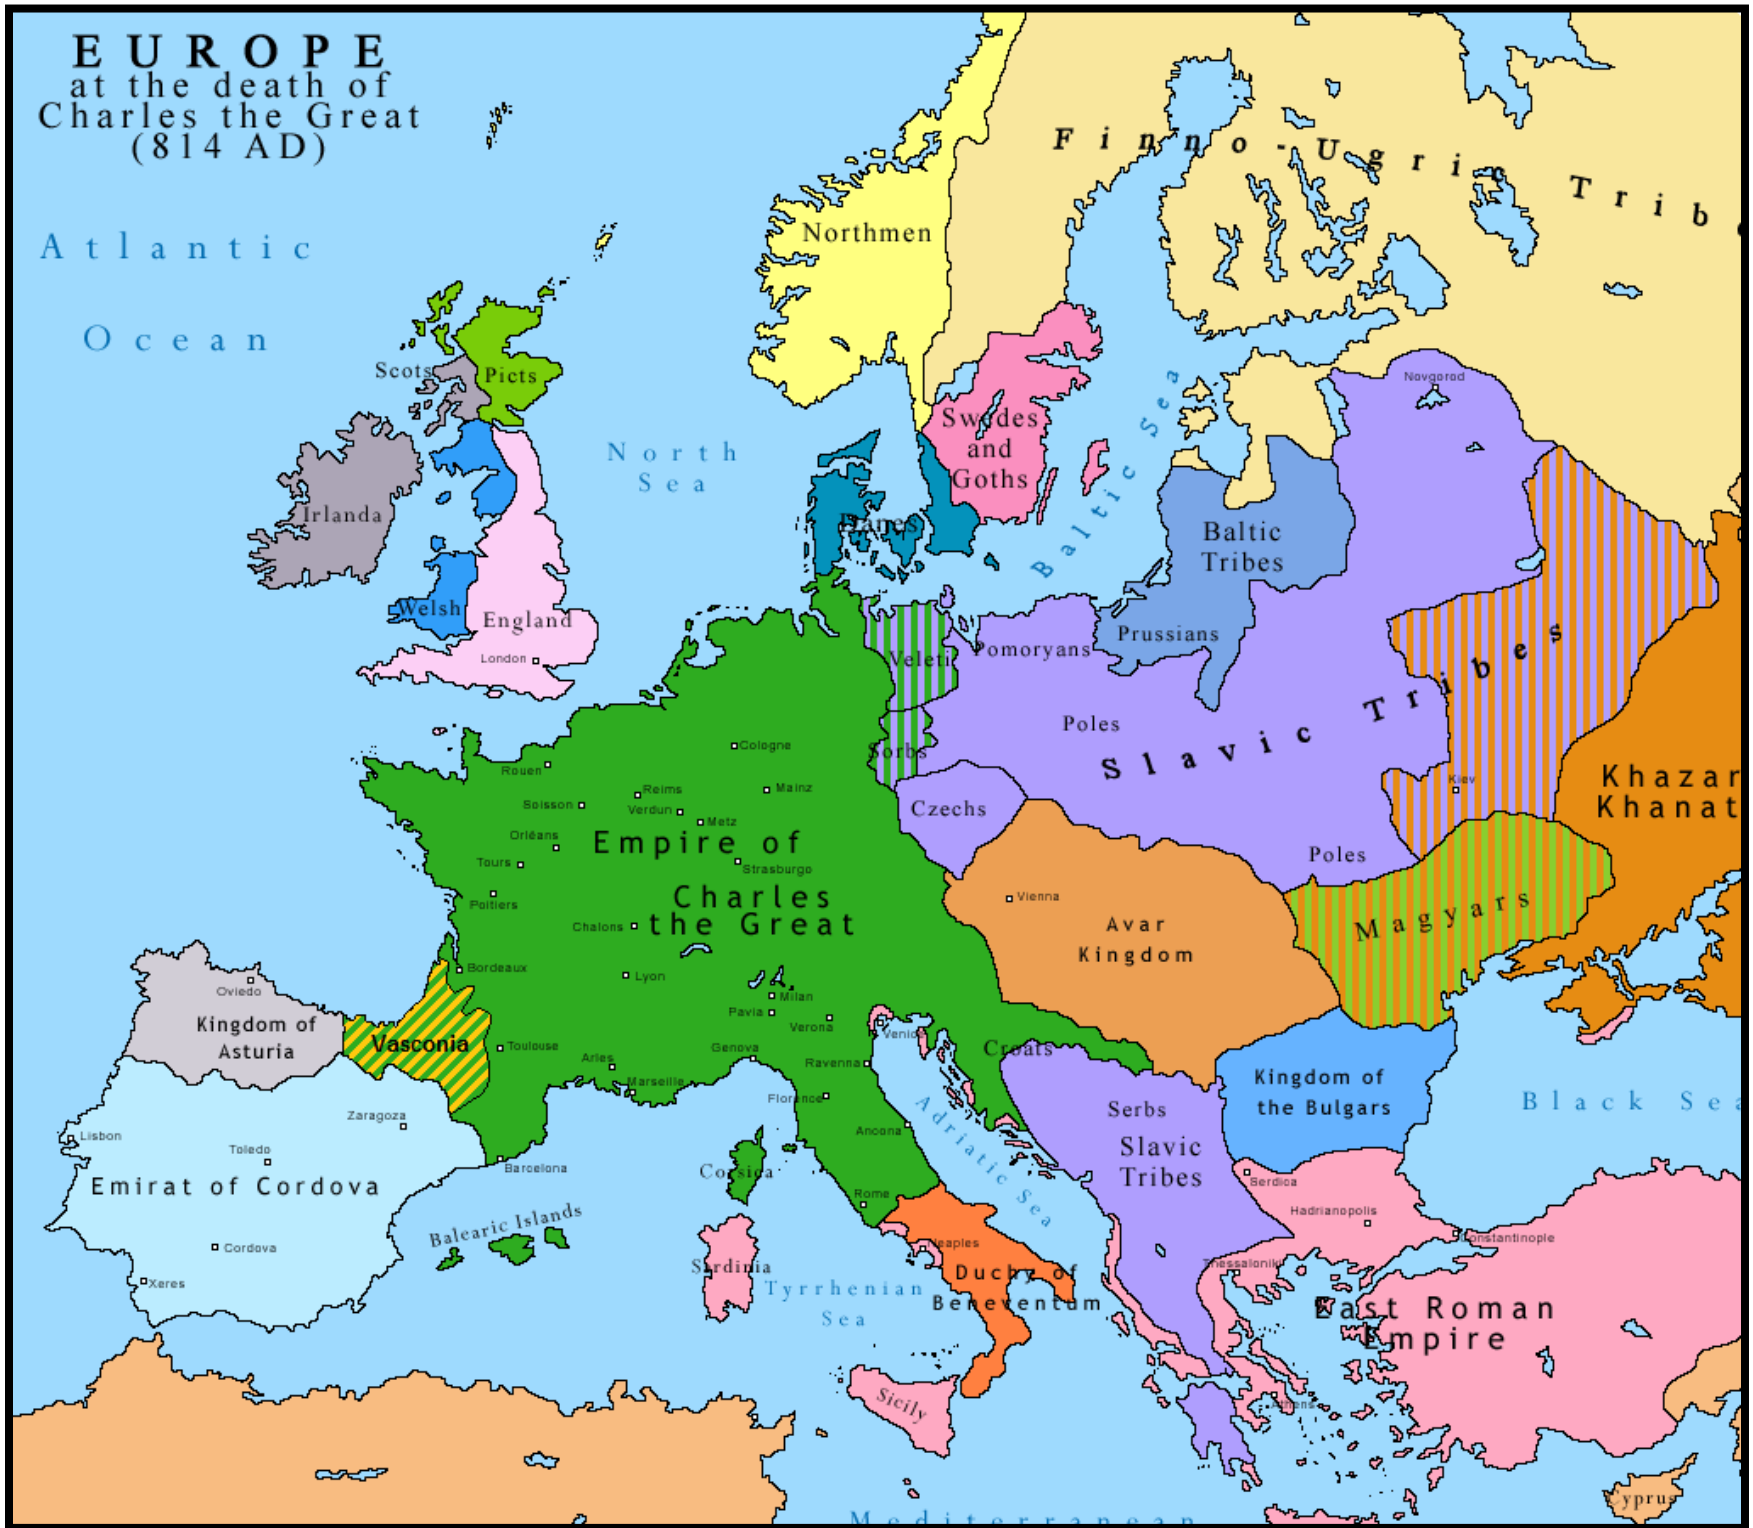

EUROPE at the death of Charles the Great (814 AD)

I Viking, Magyar and Saracen Invasions

Copyright © Times Books 2007

	Saracen attacks		Viking bases		areas of Viking settlement: Danish
	Magyar attacks		main Viking raids (with dates)		areas most affected by Saracen raiders (with dates)
	Viking routes		areas most affected by Saracen raiders (with dates)		areas most affected by Magyar raiders (with dates)
			areas most affected by Magyar raiders (with dates)		Swedish