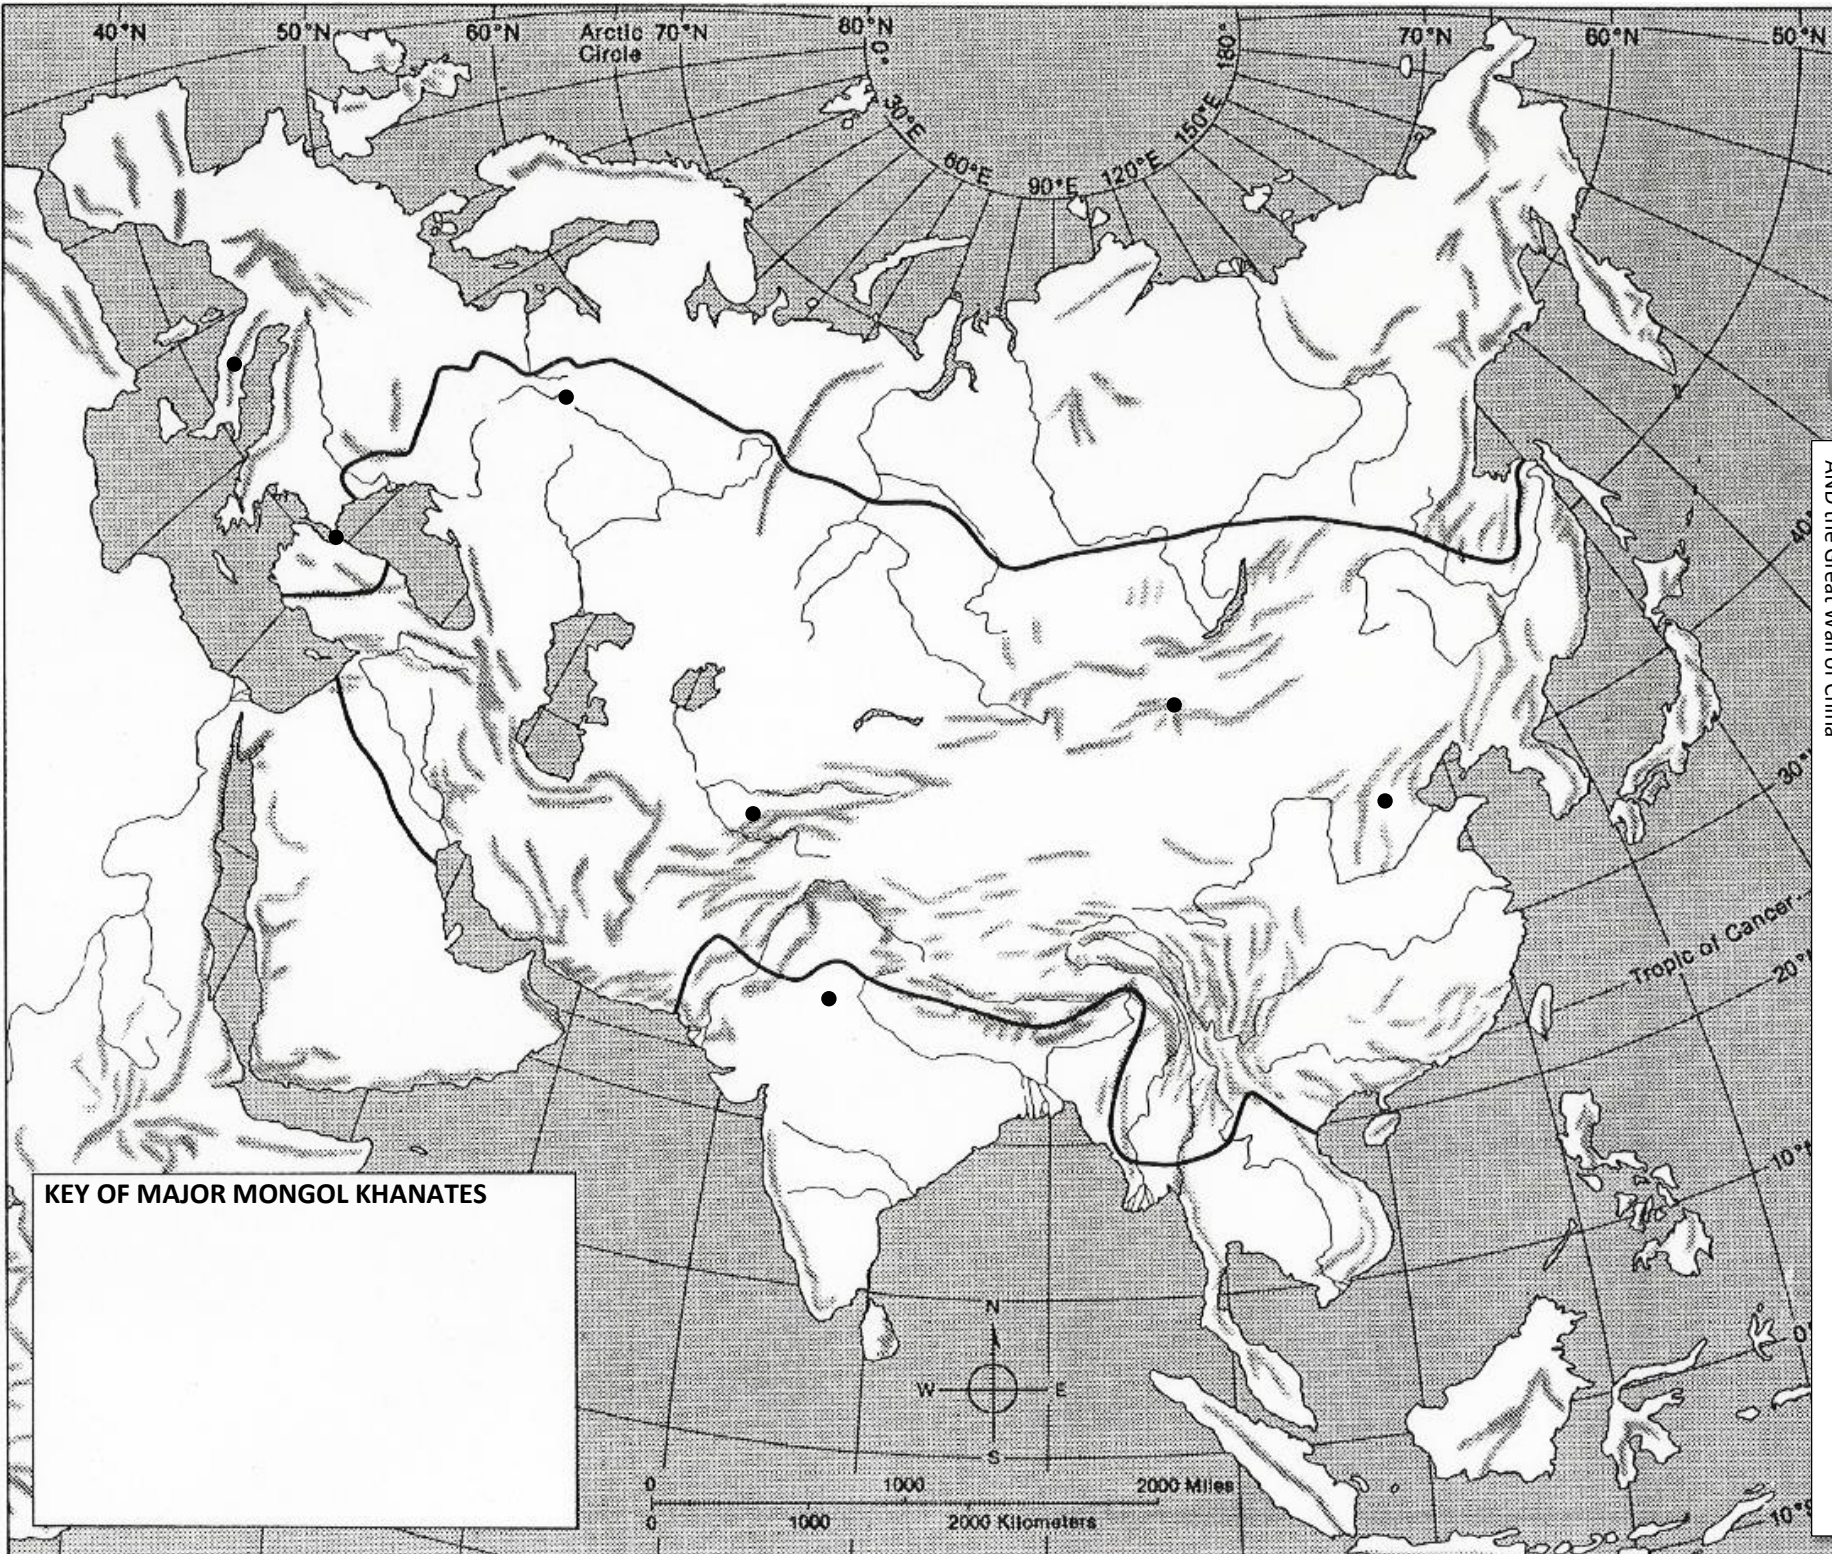

MONGOL EMPIRE

Map Activities

40pts

LABEL GEOGRAPHY: Bay of Bengal, South China Sea, East China Sea, Caspian Sea, Black Sea, Mediterranean Sea, Aral Sea, Indus River, Ganges River, Huang He River, Yangtze River, Volga River, Tigris & Euphrates Rivers, Ural Mnts, Himalayas,
LABEL REGIONS: Mongolia, China, India, Arabia, Egypt, Russian Principalities, Khmer Empire, Poland, Tibet
LABEL CITIES: New Delhi, Rome, Beijing, Samarkand, Moscow, Constantinople, Karakorum
SHADE: (1) Shade in the Mongol Khanates & label, **(2)** highlight rivers labeled, **(3)** highlight the Silk Road AND the Great Wall of China

(1) LABEL ALL MODERN DAY COUNTRIES AND CAPITALS ON THIS MAP
(2) OVERLAY THE MONGOL EMPIRE ONTO THIS MAP BY SHADING IT IN